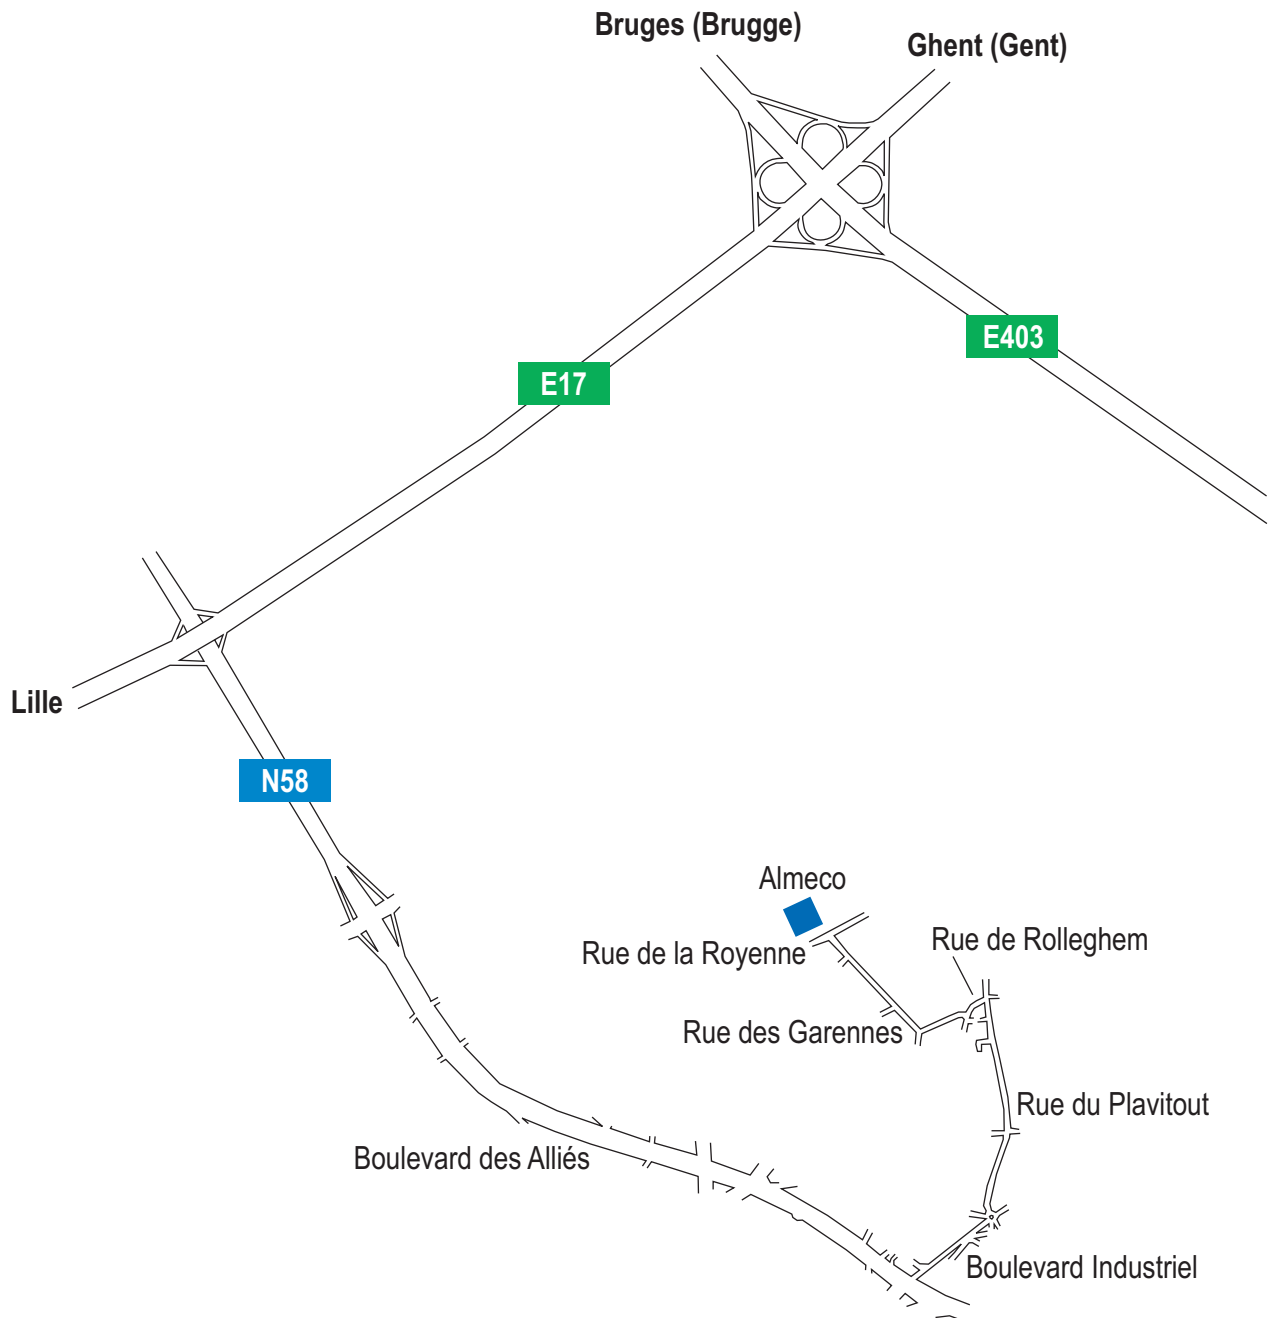

From Lille

- Take the E17/A22 in the direction of Tourcoing / Gand
- Take exit 1: Moeskroen (Mouscron) / Menen / L.A.R. directly after the border crossing
- Turn right in the direction of Moeskroen (Mouscron) and take the N58
- See "From Ghent / Bruges / Lille" for the rest of the itinerary

From Ghent / Bruges / Lille

- Continue on the N58 (Boulevard des Alliés) until the traffic lights (McDonald's on your left side) and turn left (Boulevard Industriel)
- Take the 4th exit on the roundabout (Rue du Plavitout)
- Take the 3rd street on your left (Rue de Rolleghem) and immediately turn right
- Follow the Rue des Garennes which turns to the right
- At the end of the Rue des Garennes you will arrive at a T-crossing. Turn left and then take the ramp immediately on your right (N° 51 = Almeco)

ALMECO®

Air and Water Technologies

Itinerary

From Ghent / Bruges / Lille

ALMECO[®]

Air and Water Technologies

Itinerary

From Tournai

- Take the E42 in the direction of Lille
- Take the exit Tournai Ouest leading to the E403/A17 in the direction of Mouscron / Bruges
- Take the second exit in the direction of Mouscron / Herseaux / Dottignies but remain on this lane. Then take what effectively is the third exit in the direction of Mouscron Centre (N58 - Boulevard des Alliés). This road turns to the left and passes underneath the E403 which you have just left.
- Follow the Boulevard des Alliés and continue straight ahead passing the roundabout at the Eurozone
- Turn to the right at the next traffic lights (next to McDonald's) (Boulevard Industriel)
- Take the 4th exit on the roundabout (Rue du Plavitout)
- Take the 3rd street on your left (Rue de Rolleghem) and immediately turn right
- Follow the Rue des Garennes which turns to the right
- At the end of the Rue des Garennes you will arrive at a T-crossing. Turn left and then take the ramp immediately on your right (N° 51 = Almeco)